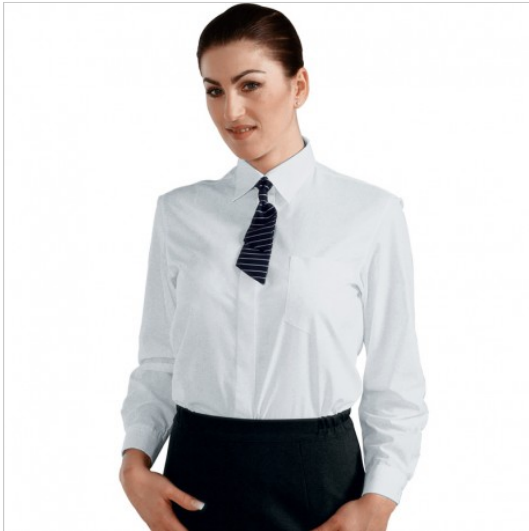

SCHEDA PRODOTTO

Shirt White ISACCO 021000

Riferimento: ISA021000

Areas of Use	Hotel Industry
	Food & Beverage
	CATERING
Color	White
Composition Fabric	65% Polyester 35% Cotton
Cuffs	with Button
Design	Monochrome
Fabric weight	115 gr/mq
Kind of Closure	Fixed buttons
Model	Woman
Number of Buttons	Seven
Number of Pockets	One
Product Line	
Product category	Shirts
Season	All season
Type of Neck	Classic
Type of Sleeves	Long