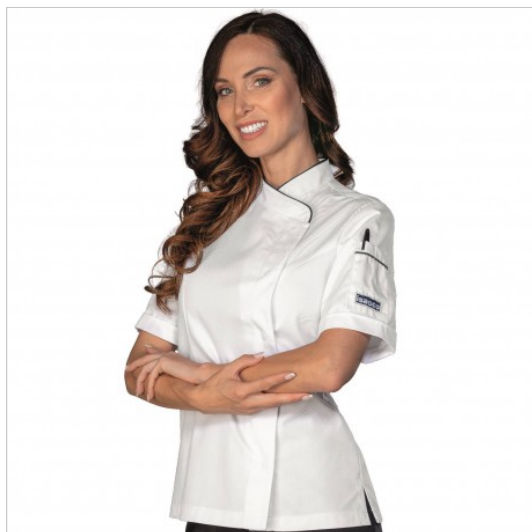

SCHEDA PRODOTTO

Jacket lady snaps short sleeve white + black
ISACCO 057731M

Riferimento: ISA057731M

Areas of Use	CATERING
Color	White
Composition Fabric	65% Polyester 35% Cotton
Design	Monochrome
Fabric weight	195 gr/mq
Kind of Closure	Snaps
Model	Woman
Number of Buttons	Five
Number of Pockets	One
Product Line	Lady Snaps Jackets
Product category	Jackets
Season	Summer
Secondary Color	Black
Type of Neck	Crew neck
Type of Sleeves	Short