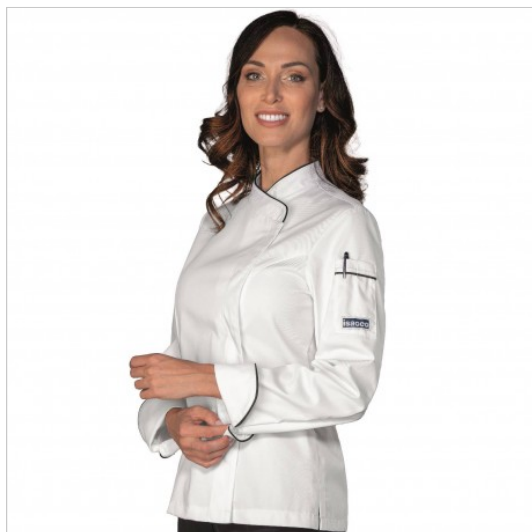

SCHEDA PRODOTTO

Jacket lady snaps white + black ISACCO 057731

Riferimento: ISA057731

Areas of Use	CATERING
Color	White
Composition Fabric	65% Polyester 35% Cotton
Cuffs	Open
Design	Monochrome
Fabric weight	195 gr/mq
Kind of Closure	Snaps
Model	Woman
Number of Buttons	Five
Number of Pockets	One
Product Line	Lady Snaps Jackets
Product category	Jackets
Season	All season
Secondary Color	Black
Type of Neck	Crew neck
Type of Sleeves	Long