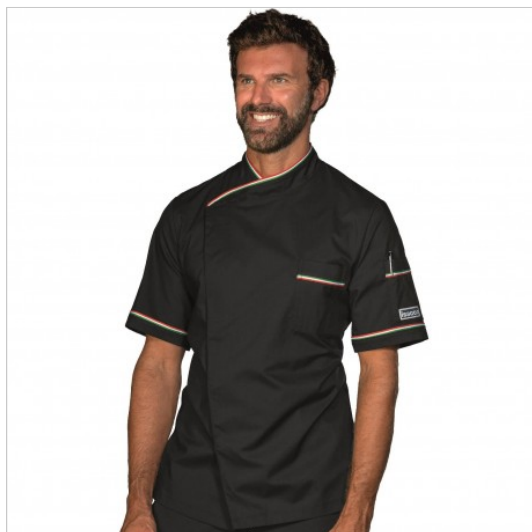

SCHEDA PRODOTTO

Jacket Chef Dubai Black + Tricolor ISACCO 059975

Riferimento: ISA059975

Areas of Use	CATERING
	Food & Beverage
Color	Black
Composition Fabric	65% Polyester 35% Cotton
Design	Monochrome
Fabric weight	125 gr/mq
Kind of Closure	Snaps
Length	Short
Model	Man
Number of Pockets	Two
Product Line	Dubai
Product category	Jackets
Season	Summer
Secondary Color	Tricolore
Type of Neck	Crew neck
Type of Sleeves	Short