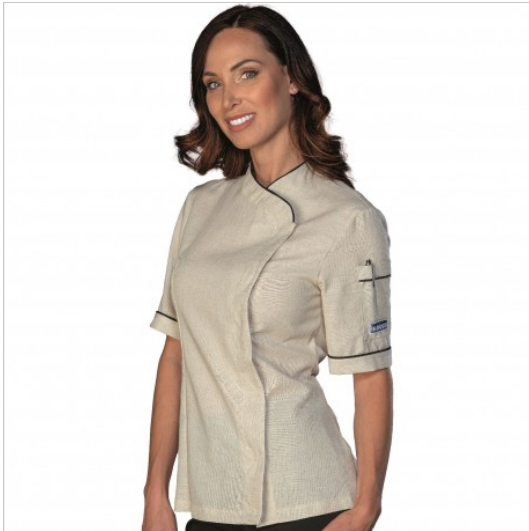

## SCHEDA PRODOTTO

Jacket lady snaps short sleeve cotton/linen ISACCO  
057716M

Riferimento: ISA057716M

Areas of Use	<b>CATERING</b>
Color	<b>Colorful</b>
	<b>Beige</b>
Composition Fabric	<b>60% Cotton 40% Linen</b>
Design	<b>Monochrome</b>
Fabric weight	<b>120 gr/mq</b>
Kind of Closure	<b>Snaps</b>
Model	<b>Woman</b>
Number of Buttons	<b>Five</b>
Number of Pockets	<b>One</b>
Product Line	<b>Lady Snaps Jackets</b>
Product category	<b>Jackets</b>
Season	<b>Summer</b>
Secondary Color	<b>Black</b>
Type of Neck	<b>Crew neck</b>
Type of Sleeves	<b>Short</b>