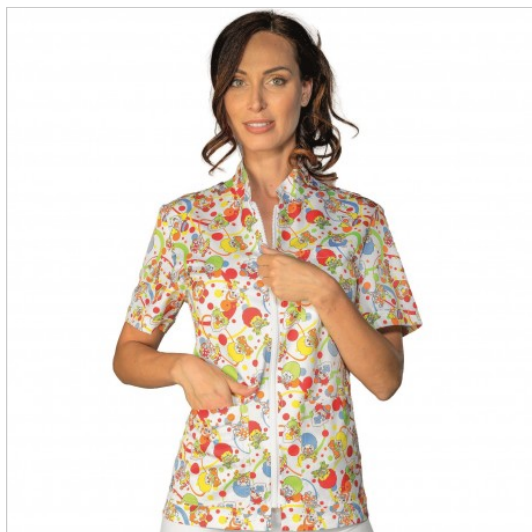

SCHEDA PRODOTTO

Tunic Samarcanda Smile short sleeve 100% Polyester Superdry ISACCO 036332M

Riferimento: ISA036332M

Areas of Use	HEALTHCARE
Color	White
Composition Fabric	100% Polyester Superdry
Design	Design
Fabric Type	Microfiber
	Stain-resistant
Fabric weight	130 gr/mq
Kind of Closure	with Zipper
Length	Short
Model	Unisex
Number of Pockets	Three
Product Line	Samarcanda
Product category	Short coats
Season	Summer
Secondary Color	Patterned
Type of Neck	Mandarin
Type of Sleeves	Short