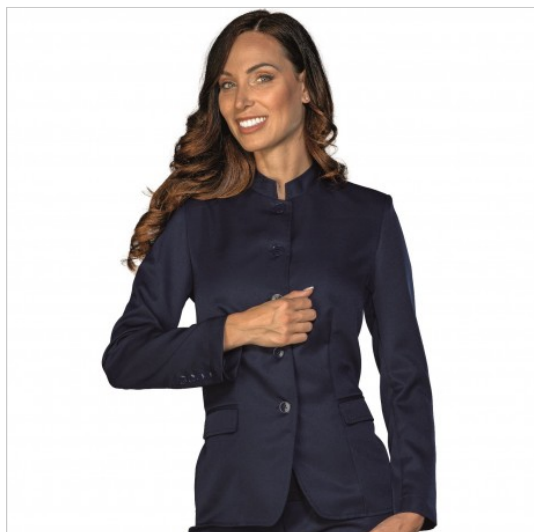

SCHEDA PRODOTTO

Jacket Nairobi Blue 100% Polyester ISACCO
027502

Riferimento: ISA027502

Areas of Use	Hotel Industry
Color	Colorful
	Blue
Composition Fabric	100% Polyester
Design	Monochrome
Fabric weight	220 gr/mq
Kind of Closure	Fixed buttons
Kind of fit	Slim
Model	Woman
Number of Buttons	Five
Number of Pockets	Two
Product Line	Nairobi
Product category	Jackets
Season	All season
Type of Neck	Mandarin
Type of Sleeves	Long