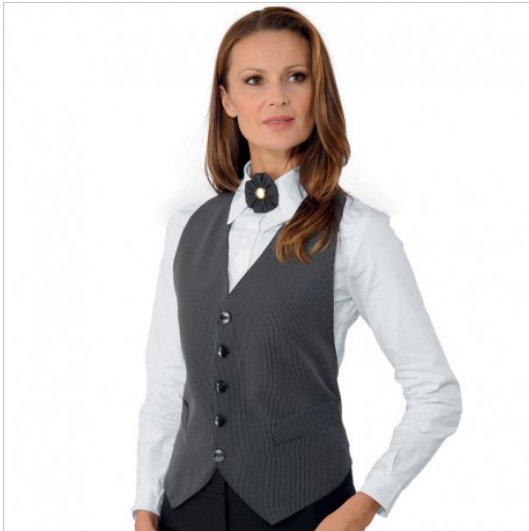

SCHEDA PRODOTTO

Bolero Pinstripe ISACCO 035008

Riferimento: ISA035008

Areas of Use	Hotel Industry
	Food & Beverage
	CATERING
Color	Pinstripe
Composition Fabric	100% Polyester
Design	Striped
Fabric weight	220 gr/mq
Kind of Closure	with Buckle
Model	Unisex
Number of Buttons	Six
Number of Pockets	Two
Product Line	
Product category	Vest
Season	All season