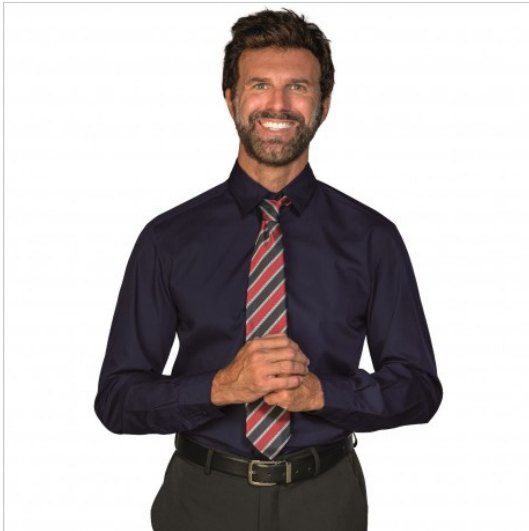

SCHEDA PRODOTTO

Shirt Nevada Unisex Blue ISACCO 061522

Riferimento: ISA061522

Areas of Use	CATERING
	Hotel Industry
Color	Colorful
	Blue
Composition Fabric	65% Polyester 35% Cotton
Cuffs	with Button
Design	Monochrome
Fabric weight	115 gr/mq
Kind of Closure	Fixed buttons
Model	Unisex
Number of Buttons	Seven
Number of Pockets	without Pockets
Product Line	
Product category	Shirts
Season	All season
Type of Neck	Classic
Type of Sleeves	Long