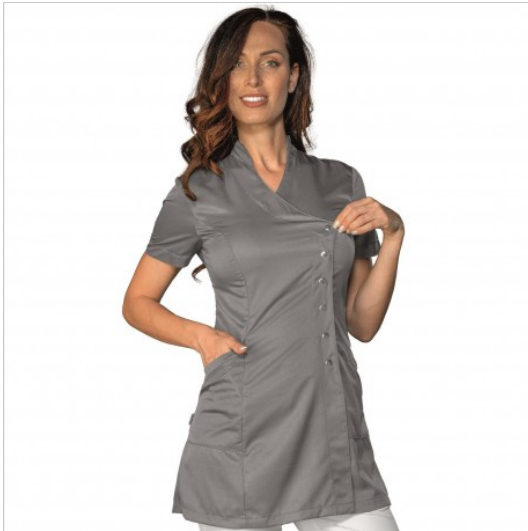

SCHEDA PRODOTTO

Tunic Limoges Grey 100% Polyester Superdry
ISACCO 006512

Riferimento: ISA006512

Areas of Use	HEALTHCARE
	Beauty
Color	Colorful
	Grey
Composition Fabric	100% Polyester Superdry
Design	Monochrome
Fabric Type	Stain-resistant
	Microfiber
Fabric weight	130 gr/mq
Kind of Closure	Snaps
Kind of fit	Slim
Length	Short
Model	Woman
Number of Pockets	Two
Product Line	Limoges
Product category	Short coats
Season	Summer
Type of Neck	Mandarin
Type of Sleeves	Short