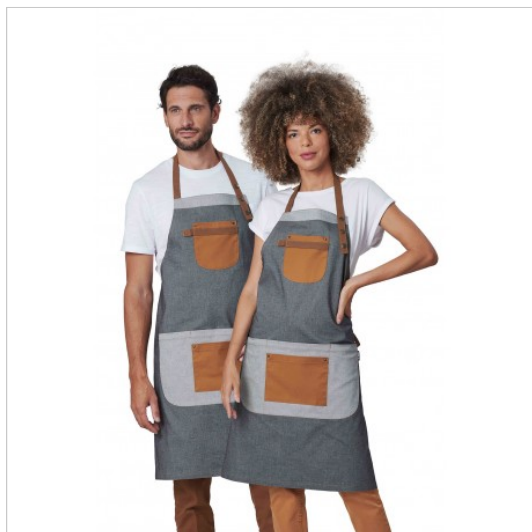

SCHEDA PRODOTTO

Apron Elvis Grey SIGGI

Riferimento: SIGPZ0522/8088

Areas of Use	Food & Beverage
	CATERING
	Food Industry
Color	Colorful
	Grey
Composition Fabric	93% Cotton 4% Polyester 3% Elastan
Design	Monochrome
Fabric Type	Stretch
Fabric weight	270 gr/mq
Kind of Closure	with Laces
Length	Long
Model	Unisex
Number of Pockets	One
Product Line	Siggi Limited Edition
Product category	Breast Apron
Season	All season
Secondary Color	Brown