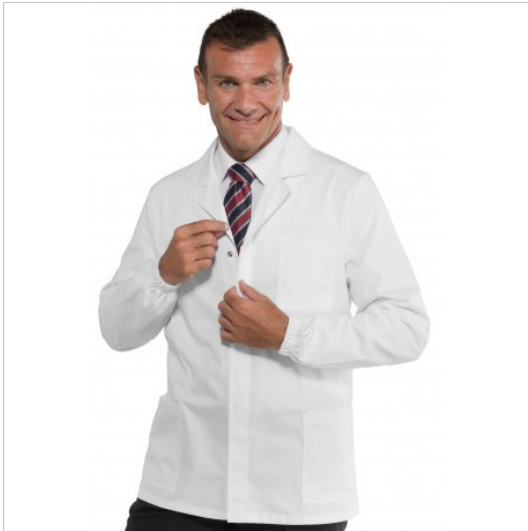

SCHEDA PRODOTTO

Jacket sport White Snaps Xxxl ISACCO 052008A

Riferimento: ISA052008A

Areas of Use	Food Industry
	HEALTHCARE
Color	White
Composition Fabric	100% Cotton
Cuffs	with Elastic
Design	Monochrome
Fabric weight	190 gr/mq
Kind of Closure	Snaps
Model	Man
Number of Buttons	Four
Number of Pockets	Three
Product Line	Sport Jackets
Product category	Jackets
Season	All season
Special Sizes	Big Size
Type of Neck	Classic
Type of Sleeves	Long