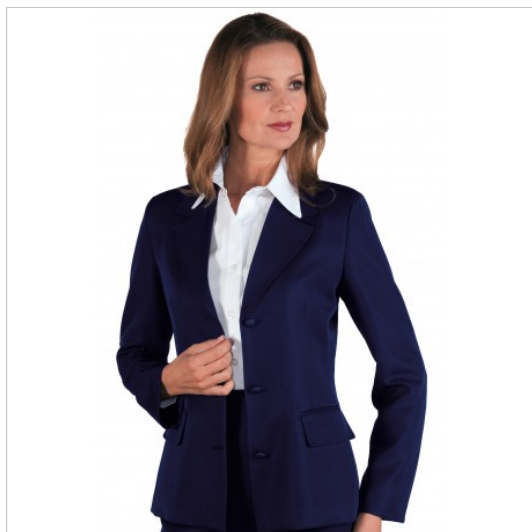

SCHEDA PRODOTTO

Jacket Portland Blue 5XI ISACCO 027702C

Riferimento: ISA027702C

Areas of Use	Hotel Industry
Color	Colorful
	Blue
Composition Fabric	100% Polyester
Cuffs	Open
Design	Monochrome
Fabric weight	220 gr/mq
Inner lining	Front
Kind of Closure	Fixed buttons
Model	Woman
Number of Buttons	Three
Number of Pockets	Two
Product Line	Portland
Product category	Jackets
Season	All season
Special Sizes	Big Size
Type of Neck	Classic
Type of Sleeves	Long
Type of lining	100% Polyester