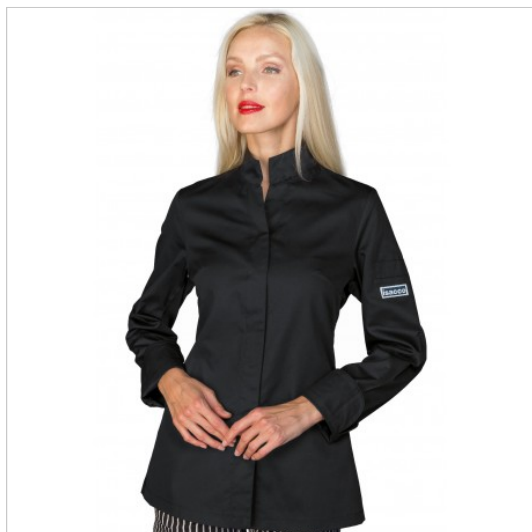

## SCHEDA PRODOTTO

Chef Jacket Boston Black ISACCO 057651

Riferimento: ISA057651

Areas of Use	<b>CATERING</b>
	<b>Food Industry</b>
	<b>Food &amp; Beverage</b>
Color	<b>Black</b>
Composition Fabric	<b>65% Polyester 35% Cotton</b>
Cuffs	<b>Open</b>
Design	<b>Monochrome</b>
Fabric weight	<b>195 gr/mq</b>
Kind of Closure	<b>Snaps</b>
Model	<b>Woman</b>
Number of Buttons	<b>Six</b>
Number of Pockets	<b>One</b>
Product Line	<b>Boston</b>
Product category	<b>Jackets</b>
Season	<b>All season</b>
Type of Neck	<b>Mandarin</b>
Type of Sleeves	<b>Long</b>