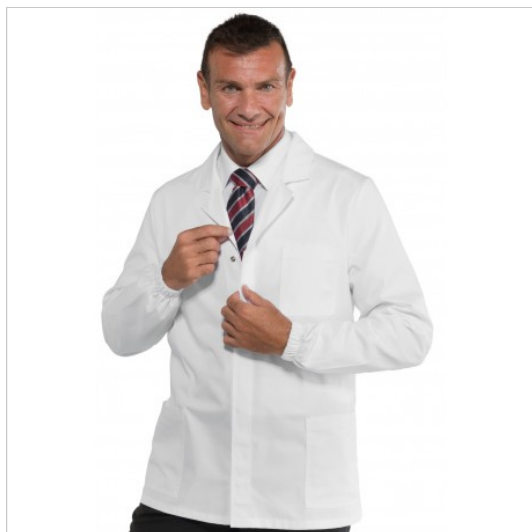

SCHEDA PRODOTTO

Jacket Sport Boheme White ISACCO 052070

Riferimento: ISA052070

| | |
|--------------------|------------------------------|
| Areas of Use | HEALTHCARE |
| Color | White |
| Composition Fabric | 100% Polyester Boheme |
| Cuffs | with Elastic |
| Design | Monochrome |
| Fabric Type | Stretch |
| | Non-iron |
| Fabric weight | 180 gr/mq |
| Kind of Closure | Snaps |
| Model | Man |
| Number of Buttons | Four |
| Number of Pockets | Three |
| Product Line | Sport Jackets |
| Product category | Jackets |
| Season | All season |
| Type of Neck | Classic |
| Type of Sleeves | Long |