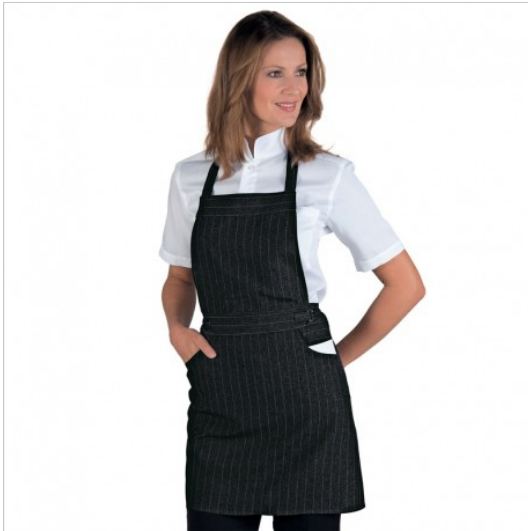

## SCHEDA PRODOTTO

Apron ischia liverpool ISACCO 090418

Riferimento: ISA090418

Areas of Use	<b>Food &amp; Beverage</b>
	<b>CATERING</b>
	<b>Food Industry</b>
Color	<b>Liverpool</b>
Composition Fabric	<b>100% Polyester</b>
Design	<b>Striped</b>
Fabric weight	<b>170 gr/mq</b>
Kind of Closure	<b>Fixed buttons</b>
	<b>with Laces</b>
Length	<b>Long</b>
Model	<b>Woman</b>
Number of Pockets	<b>Two</b>
Product Line	<b>Ischia</b>
Product category	<b>Breast Apron</b>
Season	<b>All season</b>
Size (Cm.)	<b>102x70</b>