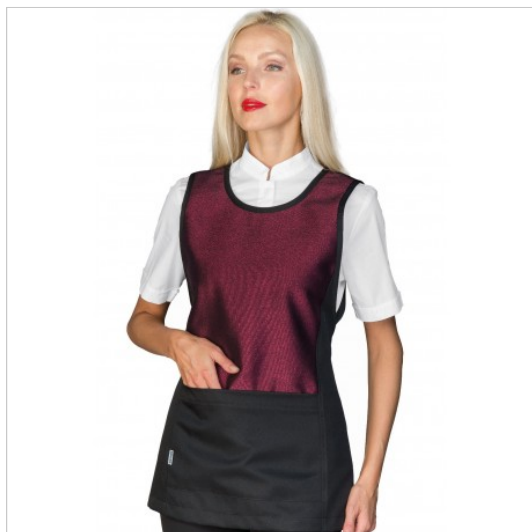

SCHEDA PRODOTTO

Tunic Papeete Lurex 03 ISACCO 013143

Riferimento: ISA013143

Areas of Use	HEALTHCARE
	Beauty
Color	Burgundy
Composition Fabric	100% Polyester
Design	Design
Fabric weight	220 gr/mq
Kind of Closure	with Laces
Length	Short
Model	Woman
Number of Pockets	One
Product Line	Papeete
Product category	Tunics
Season	Summer
Secondary Color	Lurex 03
Type of Neck	Crew neck
Type of Sleeves	Sleeveless