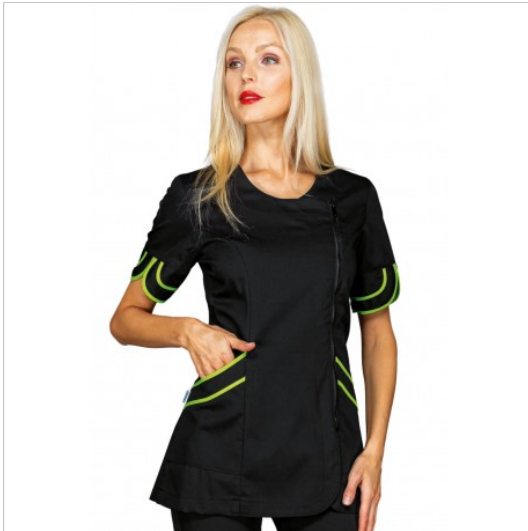

## SCHEDA PRODOTTO

Tunic Babilonia Black + Apple 65% Polyester - 35% Cotton ISACCO 005536

Riferimento: ISA005536

Areas of Use	<b>HEALTHCARE</b>
	<b>Beauty</b>
Color	<b>Black</b>
Composition Fabric	<b>65% Polyester 35% Cotton</b>
Design	<b>Monochrome</b>
Fabric weight	<b>195 gr/mq</b>
Kind of Closure	<b>with Zipper</b>
Length	<b>Short</b>
Model	<b>Woman</b>
Number of Pockets	<b>Two</b>
Product Line	<b>Babilonia</b>
Product category	<b>Short coats</b>
Season	<b>Summer</b>
Secondary Color	<b>Apple Green</b>
Type of Neck	<b>Crew neck</b>
Type of Sleeves	<b>Short</b>