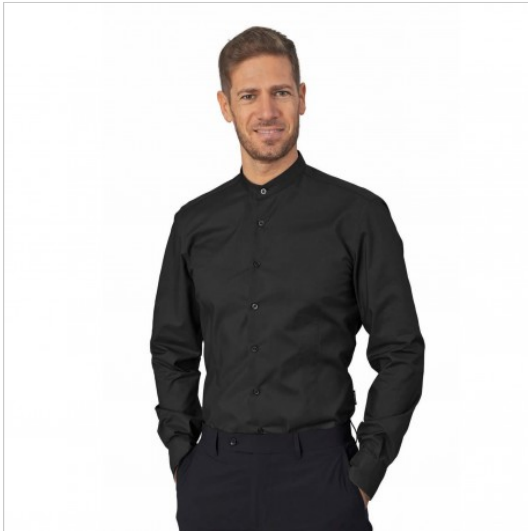

SCHEDA PRODOTTO

Shirt Evan Black Soggi

Riferimento: SIGCM0275/8000

Areas of Use	CATERING
	Hotel Industry
	Food & Beverage
Color	Black
Composition Fabric	97% Cotton - 3% elastan
Cuffs	with Button
Design	Monochrome
Fabric Type	Stretch
Fabric weight	130 gr/mq
Kind of Closure	Fixed buttons
Kind of fit	Slim
Model	Man
Number of Buttons	Seven
Number of Pockets	without Pockets
Product Line	
Product category	Shirts
Season	All season
Special Sizes	Big Size
Type of Neck	Mandarin
Type of Sleeves	Long