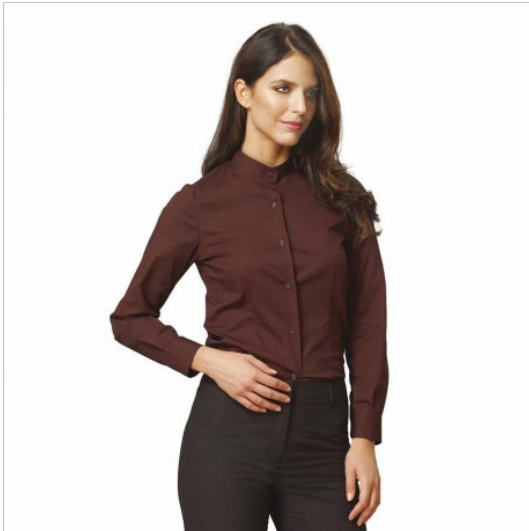

SCHEDA PRODOTTO

Shirt Rubina Tobacco Soggi

Riferimento: SIGCM0281/7061

| | |
|--------------------|--------------------------|
| Areas of Use | Hotel Industry |
| | Food & Beverage |
| | CATERING |
| Color | Colorful |
| | Brown |
| Composition Fabric | 97% Cotton - 3% elasthan |
| Cuffs | with Button |
| Design | Monochrome |
| Fabric Type | Stretch |
| Fabric weight | 130 gr/mq |
| Kind of Closure | Fixed buttons |
| Kind of fit | Slim |
| Model | Woman |
| Number of Buttons | Seven |
| Number of Pockets | without Pockets |
| Product Line | |
| Product category | Shirts |
| Season | All season |
| Special Sizes | Big Size |
| Type of Neck | Mandarin |
| Type of Sleeves | Long |