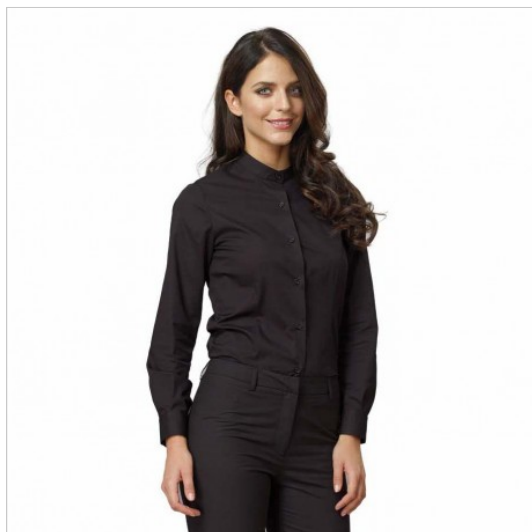

SCHEDA PRODOTTO

Shirt Rubina Black Soggi

Riferimento: SIGCM0281/8000

Areas of Use	CATERING
	Hotel Industry
	Food & Beverage
Color	Black
Composition Fabric	97% Cotton - 3% elasthan
Cuffs	with Button
Design	Monochrome
Fabric Type	Stretch
Fabric weight	130 gr/mq
Kind of Closure	Fixed buttons
Kind of fit	Slim
Model	Woman
Number of Buttons	Seven
Number of Pockets	without Pockets
Product Line	
Product category	Shirts
Season	All season
Special Sizes	Big Size
Type of Neck	Mandarin
Type of Sleeves	Long