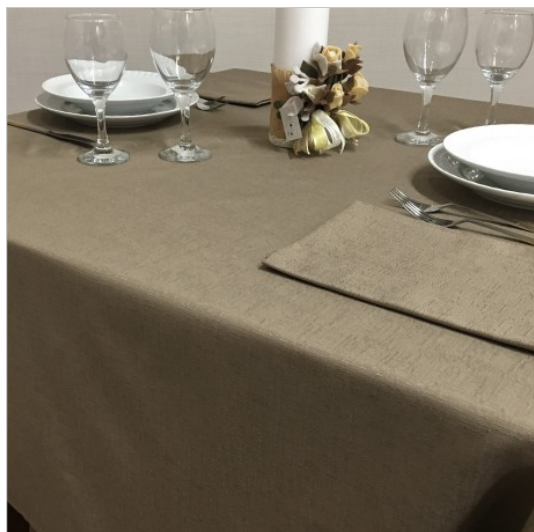

## SCHEDA PRODOTTO

Tablecloths Tele Grosse Taupe

Riferimento: TELE GROSSE.27

Allowed Program of Drying	<b>Reduced temperature</b>
Bleaching	<b>admitted to cold chlorine in dilute solution</b>
Color	<b>Brown</b>
Colouration Indanthrene IDH	<b>Yes</b>
Composition Fabric	<b>50% Cotton 50% Polyester</b>
Delivery time	<b>Available</b>
Design	<b>Striated</b>
Dry Cleaning	<b>Admitted</b>
Drying	<b>Rotating drum admitted</b>
Fabric weight	<b>230 gr/mq</b>
Hem	<b>Linear Pattern</b>
Manufacturing	<b>Hem cm 1,6 with overlapping corners</b>
Maximum temperature for ironing	<b>150 degree centigrade</b>
Maximum temperature for washing	<b>Max 70 degree centigrade</b>
Product category	<b>Tablecloths – Various Sizes</b>
Recommended use	<b>Catering – Banqueting – Industrial laundry</b>
Shrinkage after washing	<b>Texture 3% - weft 6%</b>
Size (Cm.)	<b>150x150 customizable</b>
Style	<b>Rustic</b>
Tablecloth series	<b>Tele Grosse</b>
recommended washing temperature	<b>Max 60 degree centigrade</b>
woven armor	<b>Canvas</b>