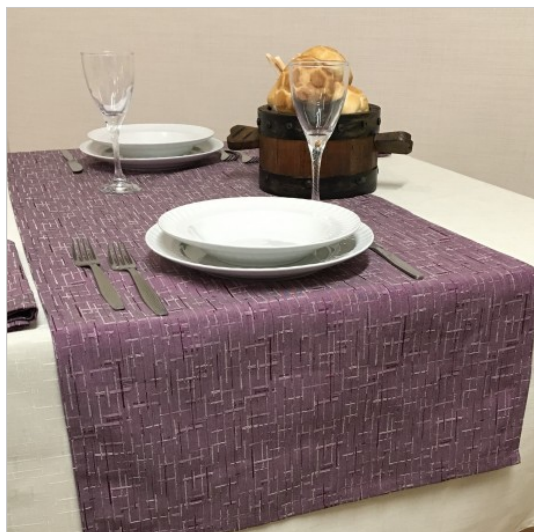

SCHEDA PRODOTTO

Tablecloths Lara Wine

Riferimento: LARA.20

Allowed Program of Drying	Reduced temperature
Bleaching	admitted to cold chlorine in dilute solution
Color	Purple
Colouration Indanthrene IDH	Yes
Composition Fabric	60% Cotton 40% Polyester
Delivery time	Available
Design	Striated
Dry Cleaning	Admitted
Drying	Rotating drum admitted
Fabric weight	200 gr/mq
Hem	Linear Pattern
Manufacturing	Hem cm 1,6 with overlapping corners
Maximum temperature for ironing	150 degree centigrade
Maximum temperature for washing	Max 70 degree centigrade
Product category	Tablecloths – Various Sizes
Recommended use	Catering – Banqueting – Industrial laundry
Shrinkage after washing	Texture 6% - weft 5%
Size (Cm.)	150x150 customizable
Style	Classic
Tablecloth series	Lara
recommended washing temperature	Max 60 degree centigrade
woven armor	Jaquard twill diagonal