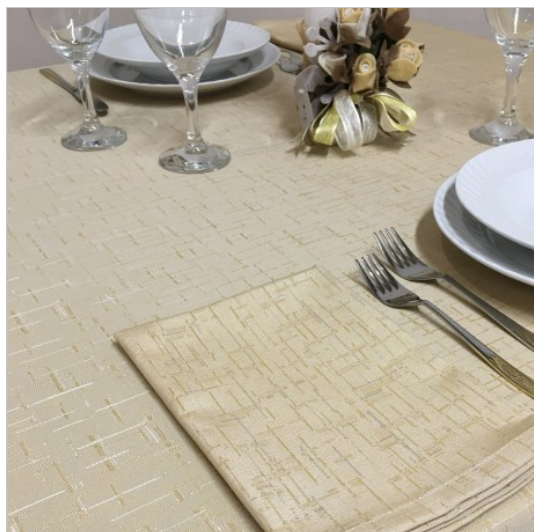

SCHEDA PRODOTTO

Tablecloths Lara Beige Ivory 381

Riferimento: LARA.09

Allowed Program of Drying	Reduced temperature
Bleaching	admitted to cold chlorine in dilute solution
Color	Beige
Colouration Indanthrene IDH	Yes
Composition Fabric	60% Cotton 40% Polyester
Delivery time	Available
Design	Striated
Dry Cleaning	Admitted
Drying	Rotating drum admitted
Fabric weight	200 gr/mq
Hem	Linear Pattern
Manufacturing	Hem cm 1,6 with overlapping corners
Maximum temperature for ironing	150 degree centigrade
Maximum temperature for washing	Max 70 degree centigrade
Product category	Tablecloths – Various Sizes
Recommended use	Catering – Banqueting – Industrial laundry
Shrinkage after washing	Texture 6% - weft 5%
Size (Cm.)	150x150 customizable
Style	Classic
Tablecloth series	Lara
recommended washing temperature	Max 60 degree centigrade
woven armor	Jaquard twill diagonal