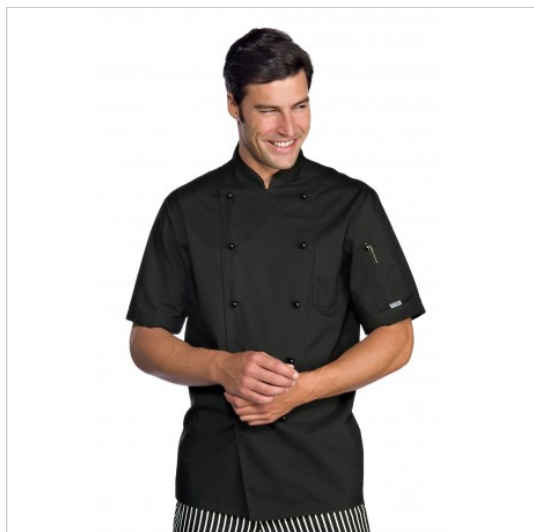

SCHEDA PRODOTTO

Giacca blackchef big size m/m ISACCO 059001M

Riferimento: ISA059001ABCM

Areas of Use	Food-Catering
Color	Black
Composition Fabric	65% Polyester 35% Cotton
Cuffs	Open
Design	Monochrome
Fabric weight	195 gr/mq
Kind of Closure	Removable buttons
Length	Short
Model	Big Sizes
Number of Buttons	Ten
Number of Pockets	Two
Product category	Jackets
Season	All season
Types	Open
Type of Neck	Mandarin
	Double-breasted
Type of Sleeves	Short