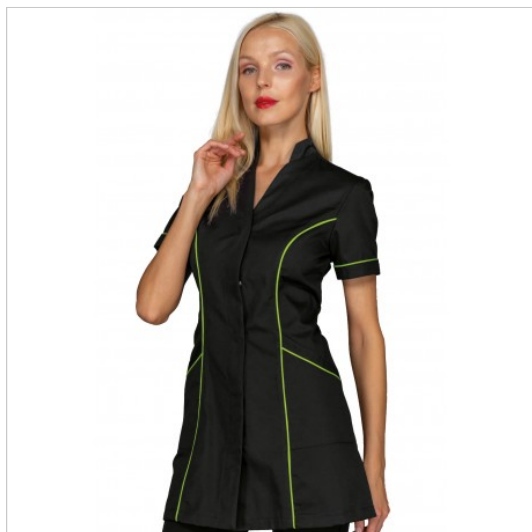

SCHEDA PRODOTTO

Tunic RIO Black+Apple 65% Polyester 35% Cotton
- ISACCO 017136

Riferimento: ISA017136

Areas of Use	HEALTHCARE
	Beauty
Color	Black
Composition Fabric	65% Polyester 35% Cotton
Design	Monochrome
Fabric weight	195 gr/mq
Kind of Closure	Snaps
Length	Short
Model	Woman
Number of Buttons	Five
Number of Pockets	Two
Product Line	Rio
Product category	Short coats
Season	Summer
Secondary Color	Apple Green
Type of Neck	Mandarin
Type of Sleeves	Short