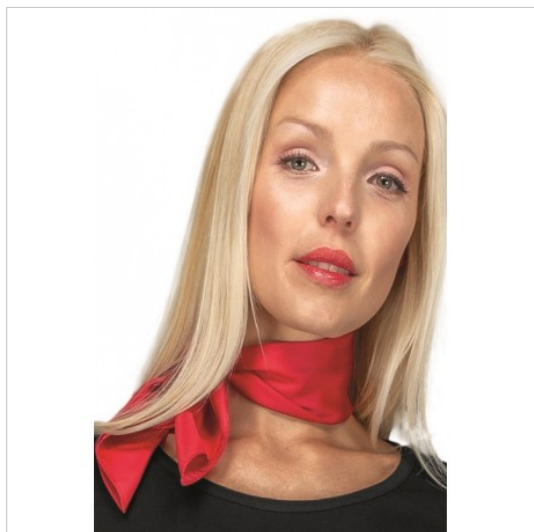

SCHEDA PRODOTTO

FOULARD Red 100 % Polyester - ISACCO 115407

Riferimento: ISA115407

Areas of Use	Hotel Industry
Color	Red
	Colorful
Composition Fabric	100% Polyester
Design	Monochrome
Model	Unisex
Product Line	Foulard
Product category	Foulard
Season	All season
Size (Cm.)	50x50