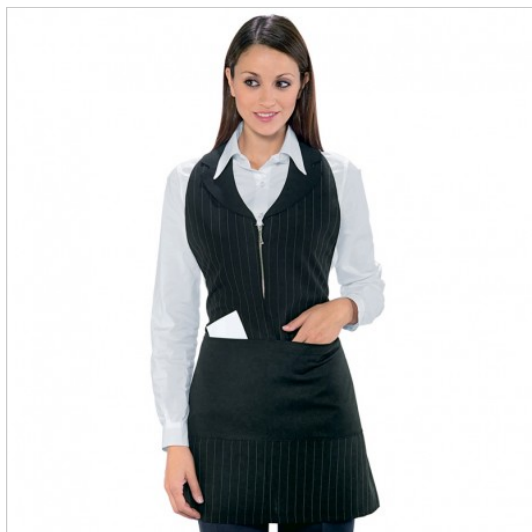

SCHEDA PRODOTTO

Apron madeira liverpool ISACCO 090318

Riferimento: ISA090318

Areas of Use	CATERING
	Food Industry
	Food & Beverage
Color	Liverpool
Composition Fabric	100% Polyester
Design	Striped
Fabric weight	170 gr/mq
Kind of Closure	with Zipper
	with Laces
	Fixed buttons
Length	Short
Model	Woman
Number of Pockets	Two
Product Line	Madeira
Product category	Breast Apron
Season	All season
Size (Cm.)	62x62