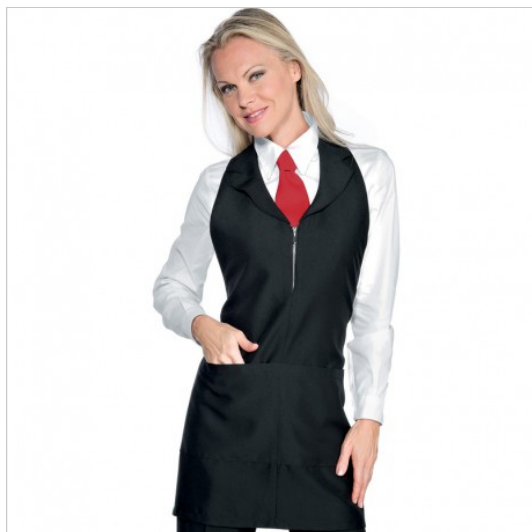

## SCHEDA PRODOTTO

Apron madeira Black ISACCO 090301

Riferimento: ISA090301

Areas of Use	<b>CATERING</b>
	<b>Food Industry</b>
	<b>Food &amp; Beverage</b>
Color	<b>Black</b>
Composition Fabric	<b>100% Polyester</b>
Design	<b>Monochrome</b>
Fabric weight	<b>220 gr/mq</b>
Kind of Closure	<b>with Zipper</b>
	<b>with Laces</b>
	<b>Fixed buttons</b>
Length	<b>Short</b>
Model	<b>Woman</b>
Number of Pockets	<b>Two</b>
Product Line	<b>Madeira</b>
Product category	<b>Breast Apron</b>
Season	<b>All season</b>
Size (Cm.)	<b>62x62</b>