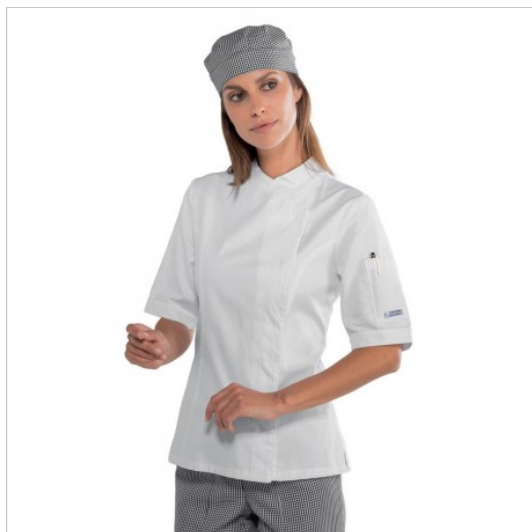

## SCHEDA PRODOTTO

Jacket LADY SNAPS EXTRALIGHT short sleeves  
UPER STRETCH White 97% Cotton 3%  
SPANDEX - ISACCO 057750M  
Riferimento: ISA057750M

Areas of Use	<b>CATERING</b>
	<b>Food Industry</b>
Color	<b>White</b>
Composition Fabric	<b>97% Cotton 3% Spandex</b>
Design	<b>Monochrome</b>
Fabric Type	<b>Stretch</b>
Fabric weight	<b>136 gr/mq</b>
Kind of Closure	<b>Snaps</b>
Kind of fit	<b>Slim</b>
Model	<b>Woman</b>
Number of Buttons	<b>Five</b>
Number of Pockets	<b>One</b>
Product Line	<b>Lady Snaps Jackets</b>
Product category	<b>Jackets</b>
Season	<b>Summer</b>
Type of Neck	<b>Crew neck</b>
Type of Sleeves	<b>Short</b>