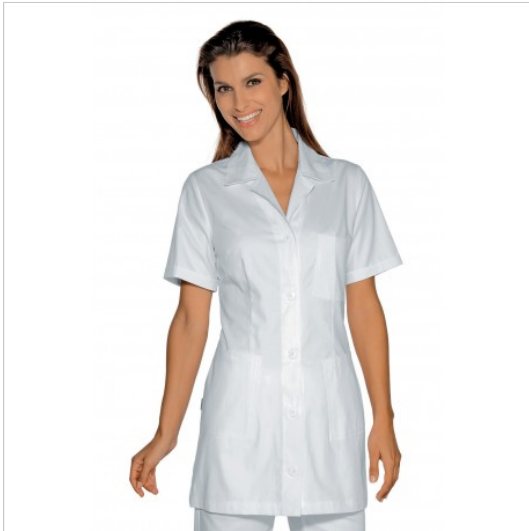

SCHEDA PRODOTTO

Tunic marbella big size short sleeve White ISACCO
031500ABC

Riferimento: ISA031500ABC-M

Areas of Use	HEALTHCARE
	Food Industry
	Beauty
Color	White
Composition Fabric	100% Cotton
Design	Monochrome
Fabric weight	190 gr/mq
Kind of Closure	Fixed buttons
Length	Short
Model	Woman
Number of Buttons	Five
Number of Pockets	Three
Product Line	Marbella
Product category	Short coats
Season	Summer
Special Sizes	Big Size
Type of Neck	Classic
Type of Sleeves	Short