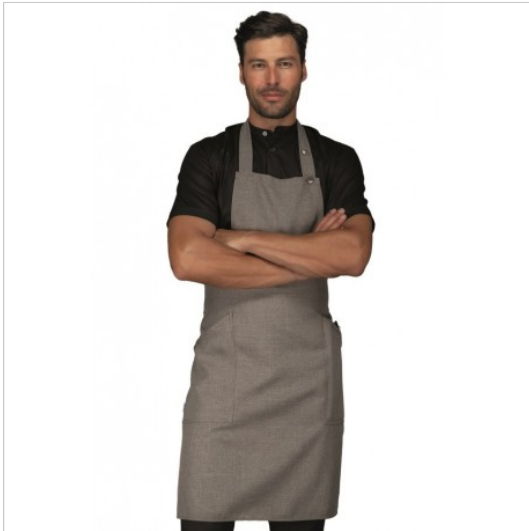

## SCHEDA PRODOTTO

Apron CHAMPAGNE SMOKE 100% Polyester  
ISACCO 088021

Riferimento: ISA088021

Areas of Use	<b>Food &amp; Beverage</b>
	<b>CATERING</b>
	<b>Food Industry</b>
Color	<b>Smoke</b>
Composition Fabric	<b>100% Polyester</b>
Design	<b>Monochrome</b>
Fabric weight	<b>220 gr/mq</b>
Kind of Closure	<b>Fixed buttons</b>
	<b>with Laces</b>
Length	<b>Long</b>
Model	<b>Unisex</b>
Number of Pockets	<b>Two</b>
Product Line	<b>Champagne</b>
Product category	<b>Breast Apron</b>
Season	<b>All season</b>
Size (Cm.)	<b>70x90</b>