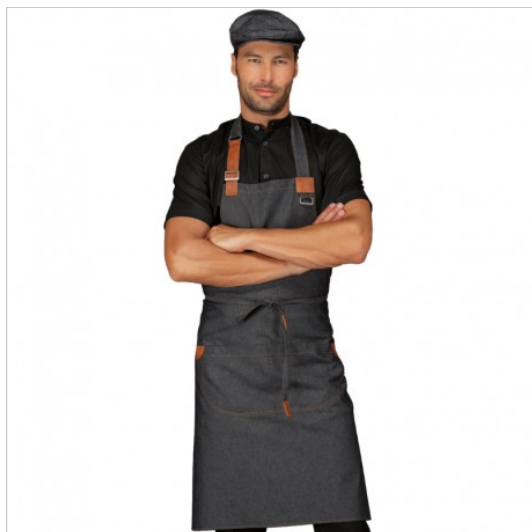

SCHEDA PRODOTTO

Apron KANSAS BLACK JEANS 100 % COTTON
ISACCO 088341

Riferimento: ISA088341

Areas of Use	CATERING
	Food Industry
	Food & Beverage
Color	Black Jeans
Composition Fabric	100% Cotton
Design	Monochrome
Fabric weight	220 gr/mq
Kind of Closure	with Buckle
	with Laces
Length	Long
Model	Unisex
Number of Pockets	Two
Product Line	Kansas
Product category	Breast Apron
Season	All season
Secondary Color	Brown Eco-leather
Size (Cm.)	70x90