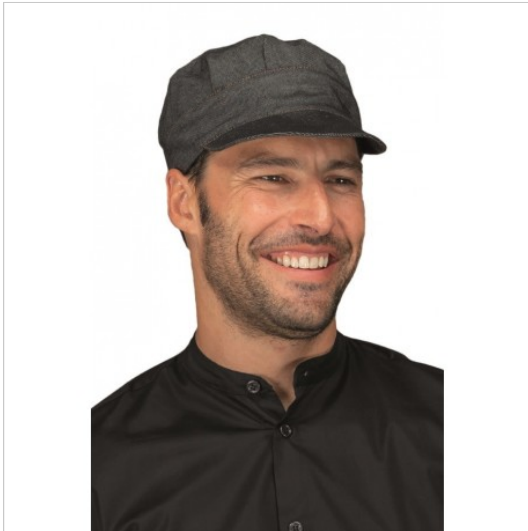

SCHEDA PRODOTTO

Hat SAM BLACK JEANS 100 % COTTON ISACCO
072241

Riferimento: ISA072241

Areas of Use	CATERING
	Food Industry
	Food & Beverage
Color	Black Jeans
Composition Fabric	100% Cotton
Design	Monochrome
Fabric weight	220 gr/mq
Kind of Closure	with Velcro
Model	Unisex
Product Line	
Product category	Hats
Season	All season
With Visor	Yes