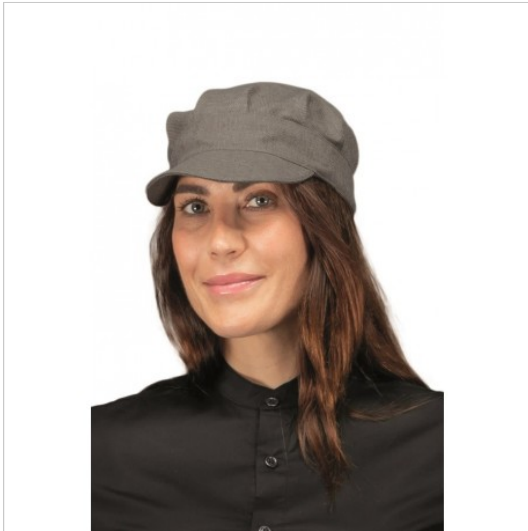

## SCHEDA PRODOTTO

Hat SAM SMOKE 100% Polyester ISACCO 072121

Riferimento: ISA072121

Areas of Use	<b>CATERING</b>
	<b>Food Industry</b>
	<b>Food &amp; Beverage</b>
Color	<b>Smoke</b>
Composition Fabric	<b>100% Polyester</b>
Design	<b>Monochrome</b>
Fabric weight	<b>220 gr/mq</b>
Kind of Closure	<b>with Velcro</b>
Model	<b>Unisex</b>
Product Line	
Product category	<b>Hats</b>
Season	<b>All season</b>
With Visor	<b>Yes</b>