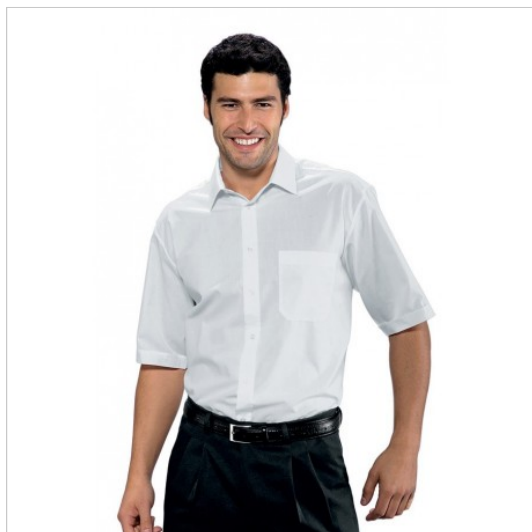

SCHEDA PRODOTTO

Shirt ISACCO short sleeve White 3XL 65% Pol. 35%
Cot. ISACCO 062100A

Riferimento: ISA062100A

Areas of Use	CATERING
	Hotel Industry
	Food & Beverage
Color	White
Composition Fabric	65% Polyester 35% Cotton
Design	Monochrome
Fabric weight	115 gr/mq
Kind of Closure	Fixed buttons
Model	Man
Number of Buttons	Seven
Number of Pockets	One
Product Line	
Product category	Shirts
Season	Summer
Special Sizes	Big Size
Type of Neck	Classic
Type of Sleeves	Short