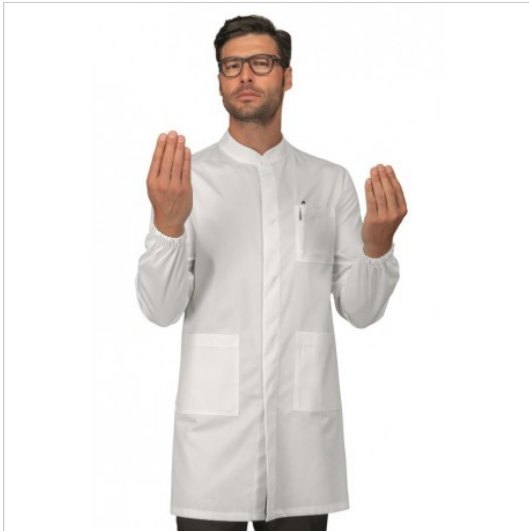

## SCHEDA PRODOTTO

Gown DOVER SUPER STRETCH White 97%  
COTTON 3% SPANDEX ISACCO 060578

Riferimento: ISA060578

Areas of Use	<b>Food Industry</b>
	<b>HEALTHCARE</b>
Color	<b>White</b>
Composition Fabric	<b>97% Cotton 3% Spandex</b>
Cuffs	<b>with Elastic</b>
Design	<b>Monochrome</b>
Fabric Type	<b>Stretch</b>
Fabric weight	<b>210 gr/mq</b>
Kind of Closure	<b>Snaps</b>
Kind of fit	<b>Slim</b>
Length	<b>Long</b>
Model	<b>Man</b>
Number of Buttons	<b>Five</b>
Number of Pockets	<b>Three</b>
Product Line	<b>Dover</b>
Product category	<b>Gowns</b>
Season	<b>All season</b>
Type of Neck	<b>Mandarin</b>
Type of Sleeves	<b>Long</b>