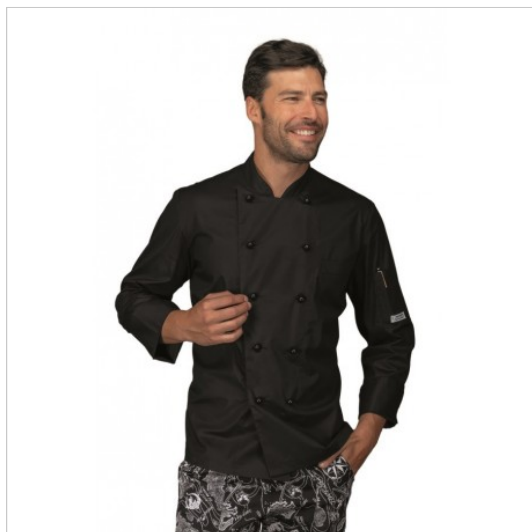

## SCHEDA PRODOTTO

Jacket ALABAMA SLIM EXTRALIGHT SUPER  
STRETCH Black 97% COTTON 3% SPANDEX  
ISACCO 057361  
Riferimento: ISA057361

Areas of Use	<b>CATERING</b>
Color	<b>Black</b>
Composition Fabric	<b>97% Cotton 3% Spandex</b>
Cuffs	<b>Open</b>
Design	<b>Monochrome</b>
Fabric Type	<b>Stretch</b>
Fabric weight	<b>136 gr/mq</b>
Kind of Closure	<b>Removable buttons</b>
Kind of fit	<b>Slim</b>
Model	<b>Man</b>
Number of Buttons	<b>Ten</b>
Number of Pockets	<b>Two</b>
Product Line	<b>Alabama</b>
Product category	<b>Jackets</b>
Season	<b>All season</b>
Type of Neck	<b>Mandarin</b>
Type of Sleeves	<b>Long</b>