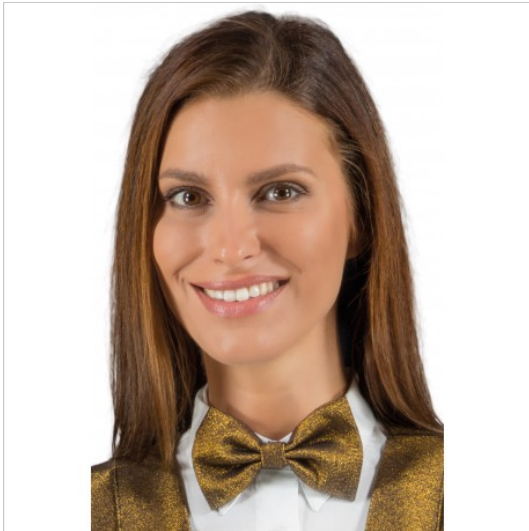

SCHEDA PRODOTTO

Bow Tie LUREX GOLD 100% Polyester ISACCO
104044

Riferimento: ISA104044

Areas of Use	Food & Beverage
	CATERING
	Hotel Industry
Color	Gold
Composition Fabric	100% Polyester
Design	Monochrome
Fabric weight	200 gr/mq
Model	Unisex
Product Line	Papillon
Product category	Bow Tie
Season	All season