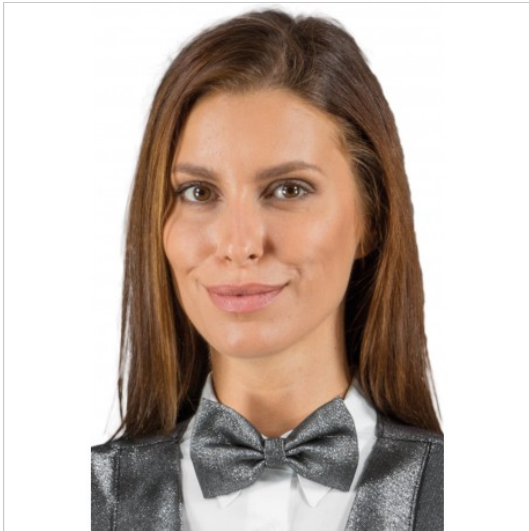

SCHEDA PRODOTTO

Bow Tie LUREX SILVER 100% Polyester ISACCO
104042

Riferimento: ISA104042

Areas of Use	Food & Beverage
	CATERING
	Hotel Industry
Color	Silver
Composition Fabric	100% Polyester
Design	Monochrome
Fabric weight	200 gr/mq
Model	Unisex
Product Line	Papillon
Product category	Bow Tie
Season	All season