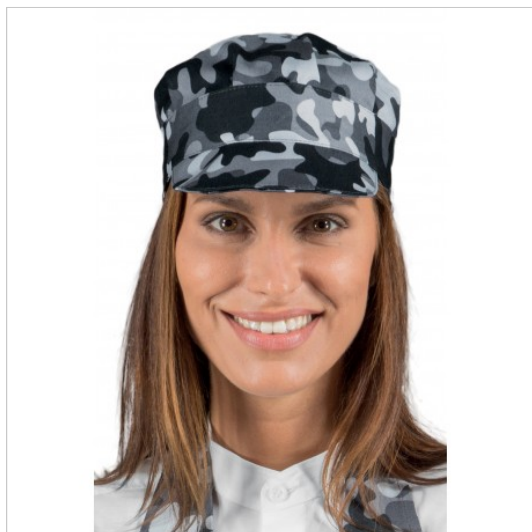

SCHEDA PRODOTTO

Hat SAM mimetic 01 100 % COTTON ISACCO
072275

Riferimento: ISA072275

Areas of Use	CATERING
	Food Industry
	Food & Beverage
Color	Mimetico 01
Composition Fabric	100% Cotton
Design	Design
Fabric weight	190 gr/mq
Kind of Closure	with Velcro
Model	Unisex
Product Line	
Product category	Hats
Season	All season
With Visor	Yes