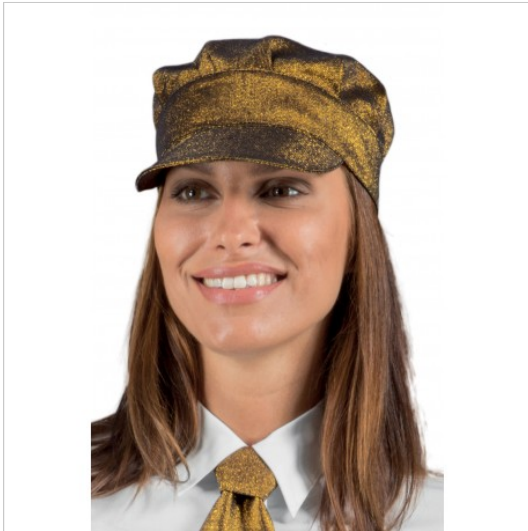

SCHEDA PRODOTTO

Hat SAM LUREX GOLD 100% Polyester ISACCO
072144

Riferimento: ISA072144

Areas of Use	CATERING
	Food Industry
	Food & Beverage
Color	Gold
Composition Fabric	94% Polyester - 6% Metallic
Design	Monochrome
Fabric weight	170 gr/mq
Kind of Closure	with Velcro
Model	Unisex
Product Line	
Product category	Hats
Season	All season
With Visor	Yes