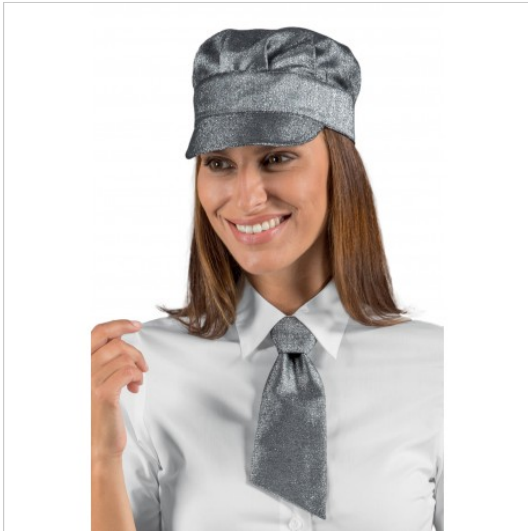

SCHEDA PRODOTTO

Hat SAM LUREX SILVER 100% Polyester ISACCO
072142

Riferimento: ISA072142

Areas of Use	CATERING
	Food Industry
	Food & Beverage
Color	Silver
Composition Fabric	94% Polyester - 6% Metallic
Design	Monochrome
Fabric weight	170 gr/mq
Kind of Closure	with Velcro
Model	Unisex
Product Line	
Product category	Hats
Season	All season
With Visor	Yes