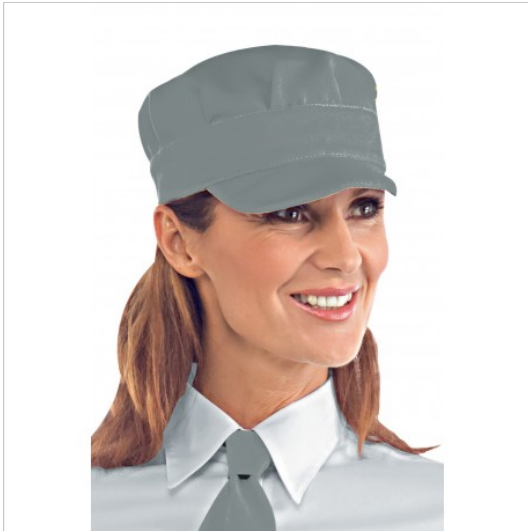

## SCHEDA PRODOTTO

Hat SAM Grey 100% Polyester ISACCO 072112

Riferimento: ISA072112

Areas of Use	<b>Food &amp; Beverage</b>
	<b>CATERING</b>
	<b>Food Industry</b>
Color	<b>Colorful</b>
	<b>Grey</b>
Composition Fabric	<b>100% Polyester</b>
Design	<b>Monochrome</b>
Fabric weight	<b>220 gr/mq</b>
Kind of Closure	<b>with Velcro</b>
Model	<b>Unisex</b>
Product Line	
Product category	<b>Hats</b>
Season	<b>All season</b>
With Visor	<b>Yes</b>