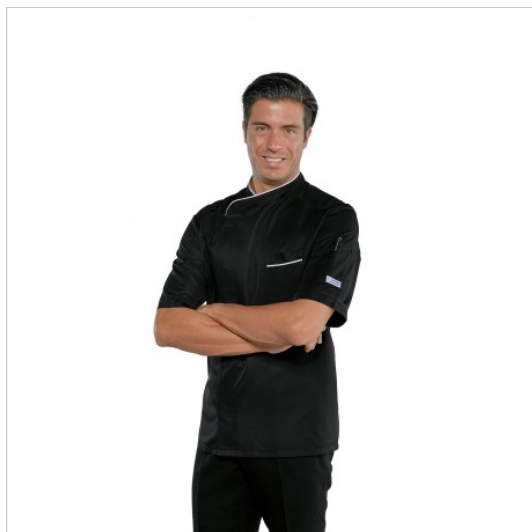

SCHEDA PRODOTTO

Jacket Chef BILBAO short sleeve Black+White
100% Polyester SUPERDRY Microfiber ISACCO
059331M
Riferimento: ISA059331M

Areas of Use	CATERING
Color	Black
Composition Fabric	100% Polyester Superdry
Design	Monochrome
Fabric Type	Microfiber
	Stain-resistant
Fabric weight	130 gr/mq
Kind of Closure	Snaps
Model	Man
Number of Buttons	Five
Number of Pockets	Two
Product Line	Bilbao
Product category	Jackets
Season	Summer
Secondary Color	White
Type of Neck	Crew neck
Type of Sleeves	Short