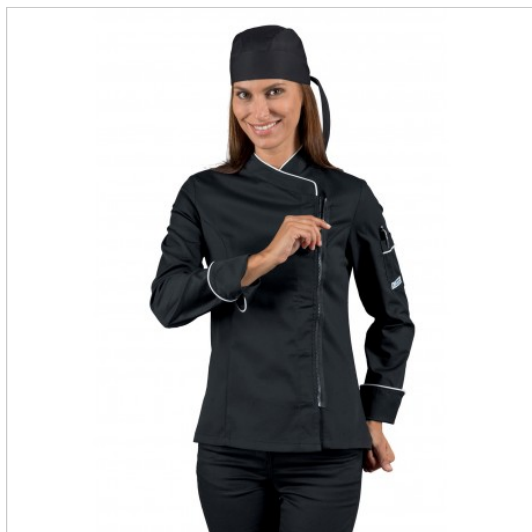

SCHEDA PRODOTTO

Jacket LADY ZIP Black+White 65% Pol. 35% Cot.
ISACCO 057721Z

Riferimento: ISA057721Z

Areas of Use	CATERING
Color	Black
Composition Fabric	65% Polyester 35% Cotton
Cuffs	Open
Design	Monochrome
Fabric weight	195 gr/mq
Kind of Closure	Snaps
	with Zipper
Model	Woman
Number of Buttons	Five
Number of Pockets	One
Product Line	Lady Snaps Jackets
Product category	Jackets
Season	All season
Secondary Color	White
Type of Neck	Crew neck
Type of Sleeves	Long