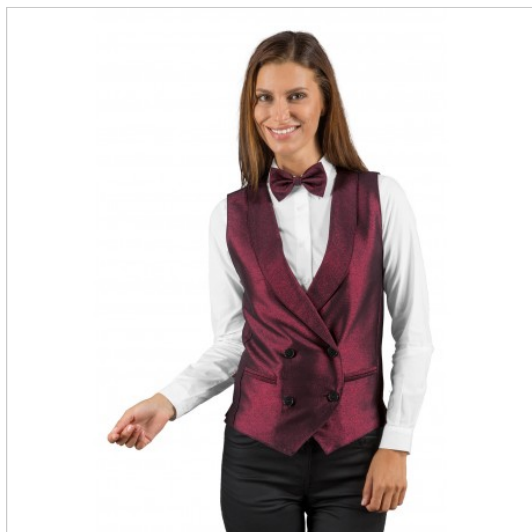

SCHEDA PRODOTTO

GILET UNISEX Double-breasted LUREX 03
ISACCO 033343

Riferimento: ISA033343

Areas of Use	CATERING
	Hotel Industry
	Food & Beverage
Color	Burgundy
Composition Fabric	94% Polyester - 6% Metallic
Design	Monochrome
Fabric weight	200 gr/mq
Inner lining	Whole
Kind of Closure	Fixed buttons
Model	Unisex
Number of Buttons	Four
Number of Pockets	Two
Product Line	
Product category	Vest
Season	All season
Type of Neck	V-Neck
Type of lining	100% Polyester