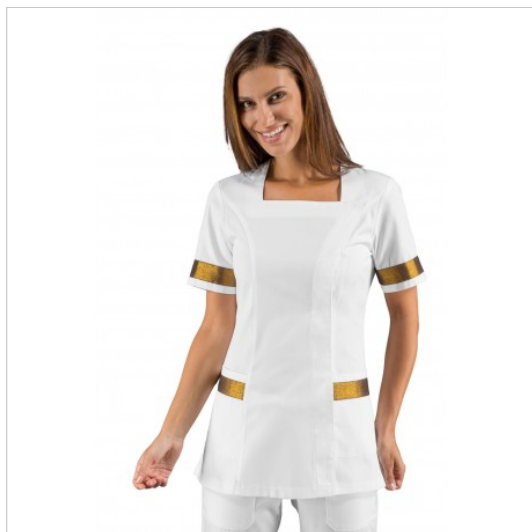

## SCHEDA PRODOTTO

Tunic ABERDEEN White + LUREX GOLD 100% Polyester ISACCO 005370

Riferimento: ISA005370

Areas of Use	<b>Beauty</b>
Color	<b>White</b>
Composition Fabric	<b>100% Polyester Boheme</b>
Design	<b>Monochrome</b>
Fabric Type	<b>Non-iron</b>
	<b>Stretch</b>
Fabric weight	<b>180 gr/mq</b>
Kind of Closure	<b>Snaps</b>
Length	<b>Short</b>
Model	<b>Woman</b>
Number of Buttons	<b>Five</b>
Number of Pockets	<b>Two</b>
Product Line	<b>Aberdeen</b>
Product category	<b>Short coats</b>
Season	<b>Summer</b>
Secondary Color	<b>Lurex Gold</b>
Type of Neck	<b>Quadro</b>
Type of Sleeves	<b>Short</b>