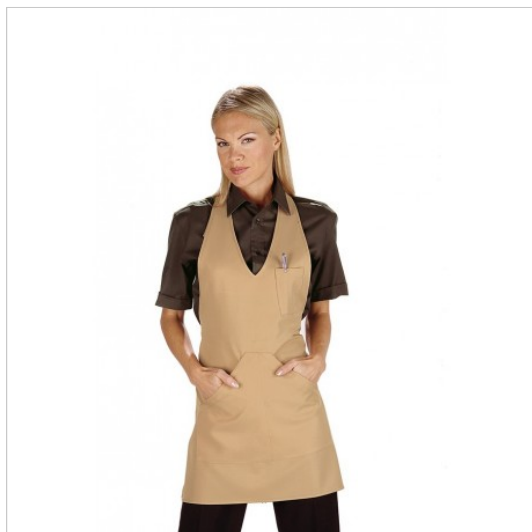

SCHEDA PRODOTTO

Bistro Light Brown Pol./Cot. ISACCO 090115

Riferimento: ISA090115

Areas of Use	CATERING
	Food & Beverage
Color	Colorful
	Light Brown
Composition Fabric	65% Polyester 35% Cotton
Design	Monochrome
Fabric weight	195 gr/mq
Kind of Closure	Fixed buttons
	with Laces
Length	Short
Model	Unisex
Number of Pockets	Three
Product Line	Bistro
Product category	Breast Apron
Season	All season
Size (Cm.)	70x57