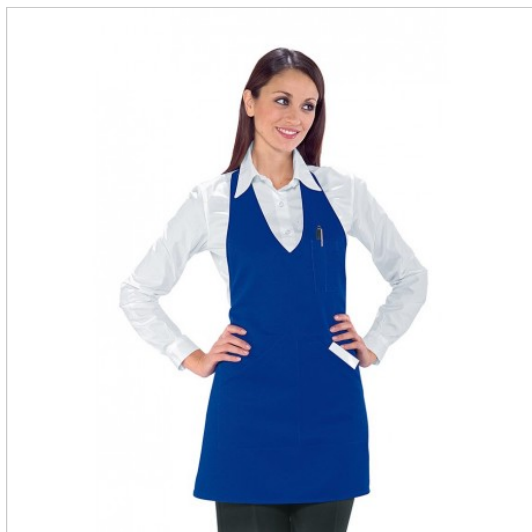

SCHEDA PRODOTTO

Bistro Electric blue Pol/Cot. ISACCO 090106

Riferimento: ISA090106

Areas of Use	CATERING
	Food & Beverage
Color	Colorful
	Electric blue
Composition Fabric	65% Polyester 35% Cotton
Design	Monochrome
Fabric weight	195 gr/mq
Kind of Closure	Fixed buttons
	with Laces
Length	Short
Model	Unisex
Number of Pockets	Three
Product Line	Bistro
Product category	Breast Apron
Season	All season
Size (Cm.)	70x57